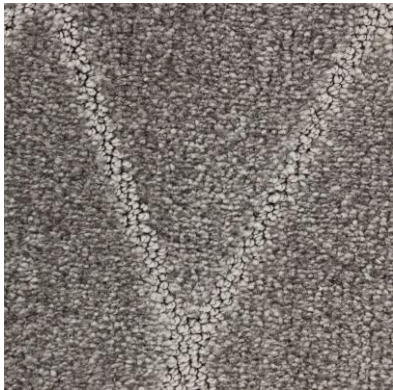

edelgroup®
since 1918

Top quality
Carpets and rugs

Aspiration & Gallery

Collection Year 2020

 *Networkflor*

Aspiration Diamond

We are proud to present our stylish cut & loop collection: Aspiration.

Aspiration consists of 2 contemporary patterns; Diamond & Vintage.

Diamond is a graphic pattern, suitable for both classic and modern interiors.

This carpet will enrich your space and will give your room that sophisticated look.

119 Pumice

142 Sand

143 Camel

174 Spruce

189 Raven

Aspiration Vintage

We are proud to present our stylish cut & loop collection: Aspiration. Aspiration consists of 2 contemporary patterns; Diamond & Vintage. Vintage is a random pattern with a very large invisible repeat. Available in 10 representative colours. This carpet will enrich your space and will give any area a modern elegant look.

874 Forest

889 Graphite

Gallery Antique

New in our cut & loop
collection:

A contemporary pattern with an
amazing colour depth

Available in three representative
colours

This carpet or rug enriches
every space